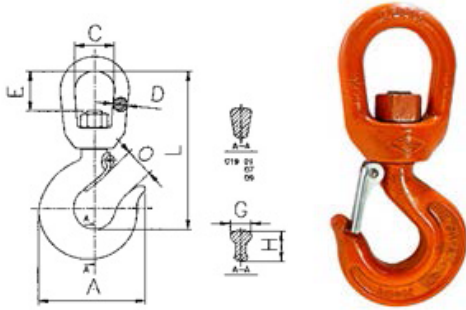

PRODUCTS / SWIVEL HOOKS

SWIVEL HOOKS IN STEEL WITH BEARING AND SPRING SAFETY LATCH.

Approx. dimensions (mm)

| Code no. | Load capacity (t) | | Dimensions (mm) | | | | | | | | Weight (kg) |
|----------|-------------------|-------------|-----------------|-----|------|-----|----|----|-----|----|-------------|
| | Carbon Steel | Alloy Steel | A | C | D | E | G | H | L | O | |
| G 19 01 | 0.8 | 1.25 | 74 | 30 | 10 | 28 | 15 | 20 | 114 | 20 | 0.48 |
| G 19 02 | 1 | 1.5 | 82 | 39 | 14 | 36 | 17 | 22 | 140 | 21 | 0.9 |
| G 19 03 | 1.6 | 2.5 | 92 | 46 | 17 | 46 | 21 | 27 | 168 | 24 | 1.2 |
| G 19 04 | 2 | 3.2 | 100 | 46 | 17 | 46 | 24 | 30 | 175 | 25 | 1.5 |
| G 19 05 | 3.2 | 5.4 | 122 | 63 | 20.5 | 55 | 28 | 36 | 212 | 33 | 3 |
| G 19 06 | 5 | 8 | 162 | 78 | 27 | 66 | 40 | 49 | 260 | 41 | 6.8 |
| G 19 07 | 7.5 | 11.5 | 192 | 90 | 29 | 67 | 42 | 58 | 310 | 47 | 10 |
| G 19 08 | 10 | 16 | 220 | 90 | 35 | 88 | 58 | 67 | 340 | 53 | 15 |
| G 19 09 | 15 | 22 | 279 | 122 | 38 | 109 | 65 | 76 | 426 | 75 | 26 |
| G 19 10 | 20 | 30 | 345 | 139 | 48 | 116 | 78 | 98 | 520 | 95 | 56 |